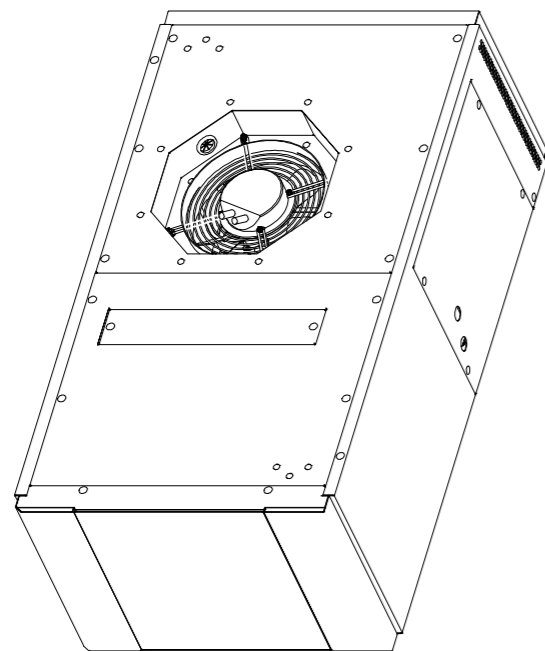

DN-97330
4016032473497

Right View

Front View

Left View

Back View

Top View
8-M6(Fixed threaded hole of top air duct)