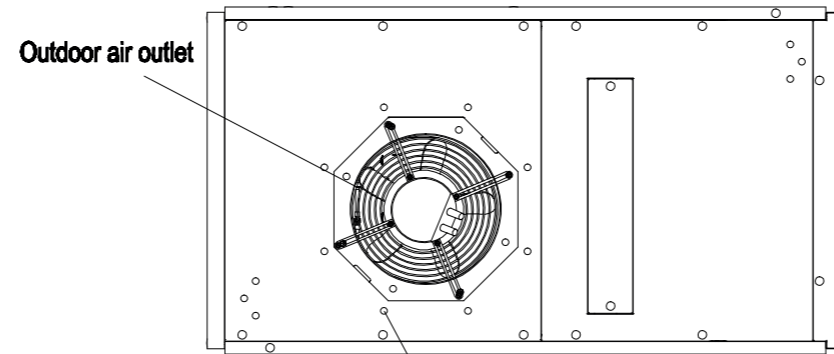

DN-97330
4016032473497

Right View

Front View

Left View

Back View

Top View
8-M6(Fixed threaded hole of top air duct)