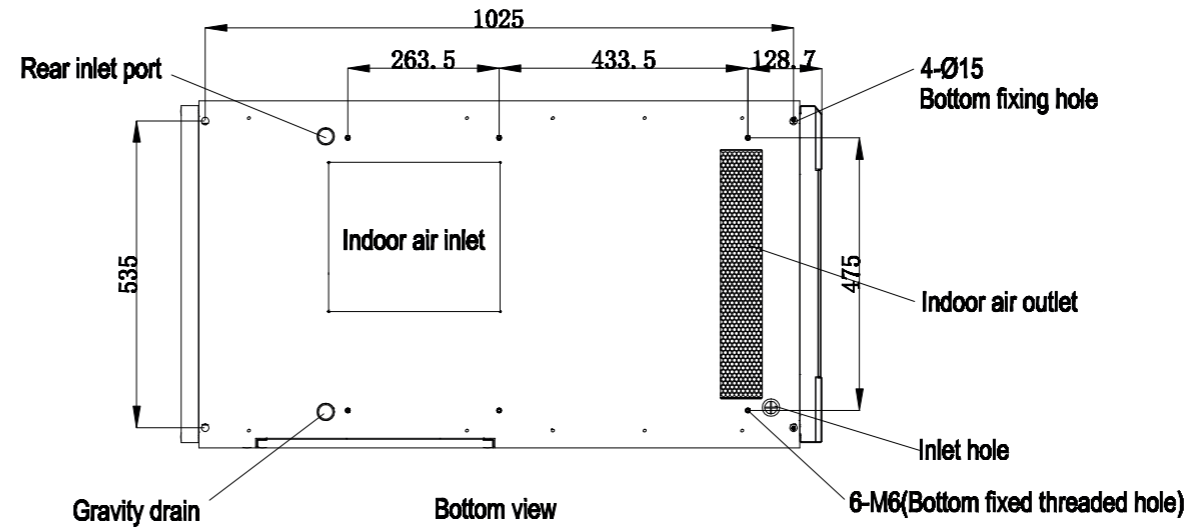

DN-97330
4016032473497

Right View

Front View

Left View

Back View

Top View
8-M6(Fixed threaded hole of top air duct)